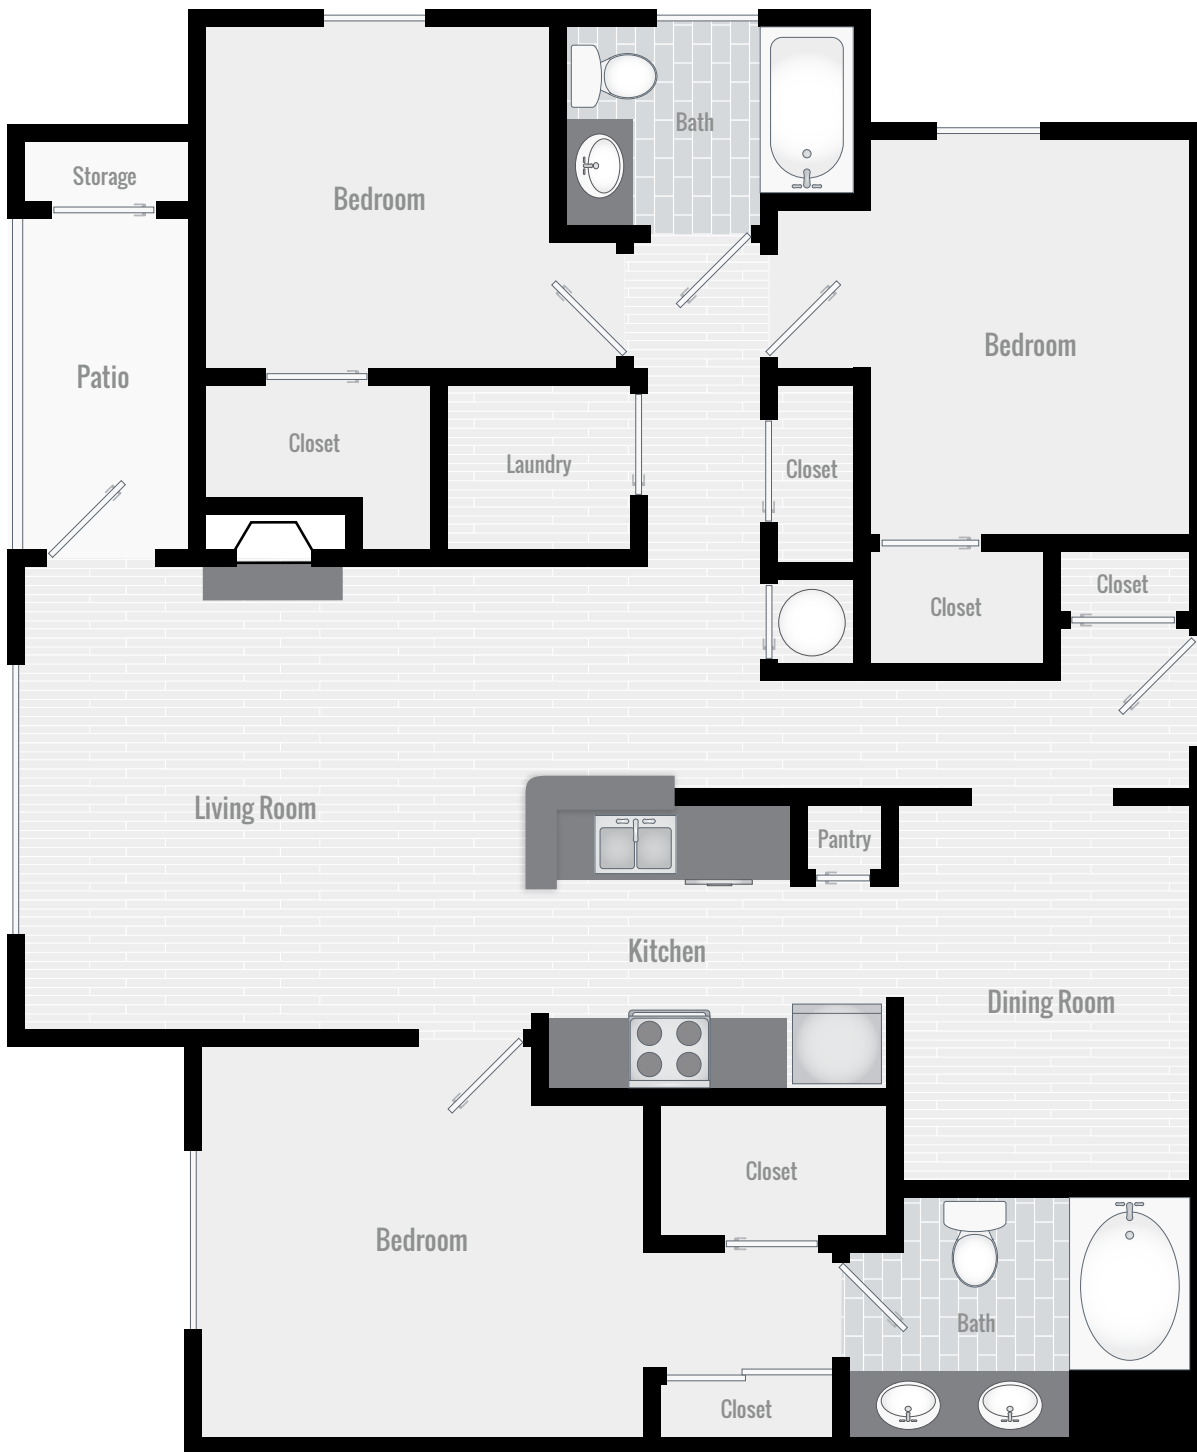

FLOOR PLAN A1
 1 BEDROOM | 1 BATH | 816 SF

STONERIDGE FARMS AT THE HUNT CLUB

615.451.7057

2325 Nashville Pike
Gallatin, TN 37066

StoneRidgeHunt
ClubApts.com

FLOOR PLAN B1

2 BEDROOM | 1 BATH | 1101 SF

STONERIDGE FARMS AT THE HUNT CLUB

615.451.7057

2325 Nashville Pike
Gallatin, TN 37066

StoneRidgeHunt
ClubApts.com

Deluxe Option

FLOOR PLAN B2

2 BEDROOM | 2 BATH | 1156 SF

STONERIDGE FARMS AT THE HUNT CLUB

615.451.7057

2325 Nashville Pike
Gallatin, TN 37066

StoneRidgeHunt
ClubApts.com

FLOOR PLAN C1

3 BEDROOM | 2 BATH | 1387 SF

STONERIDGE FARMS AT THE HUNT CLUB

615.451.7057

2325 Nashville Pike
Gallatin, TN 37066

StoneRidgeHunt
ClubApts.com