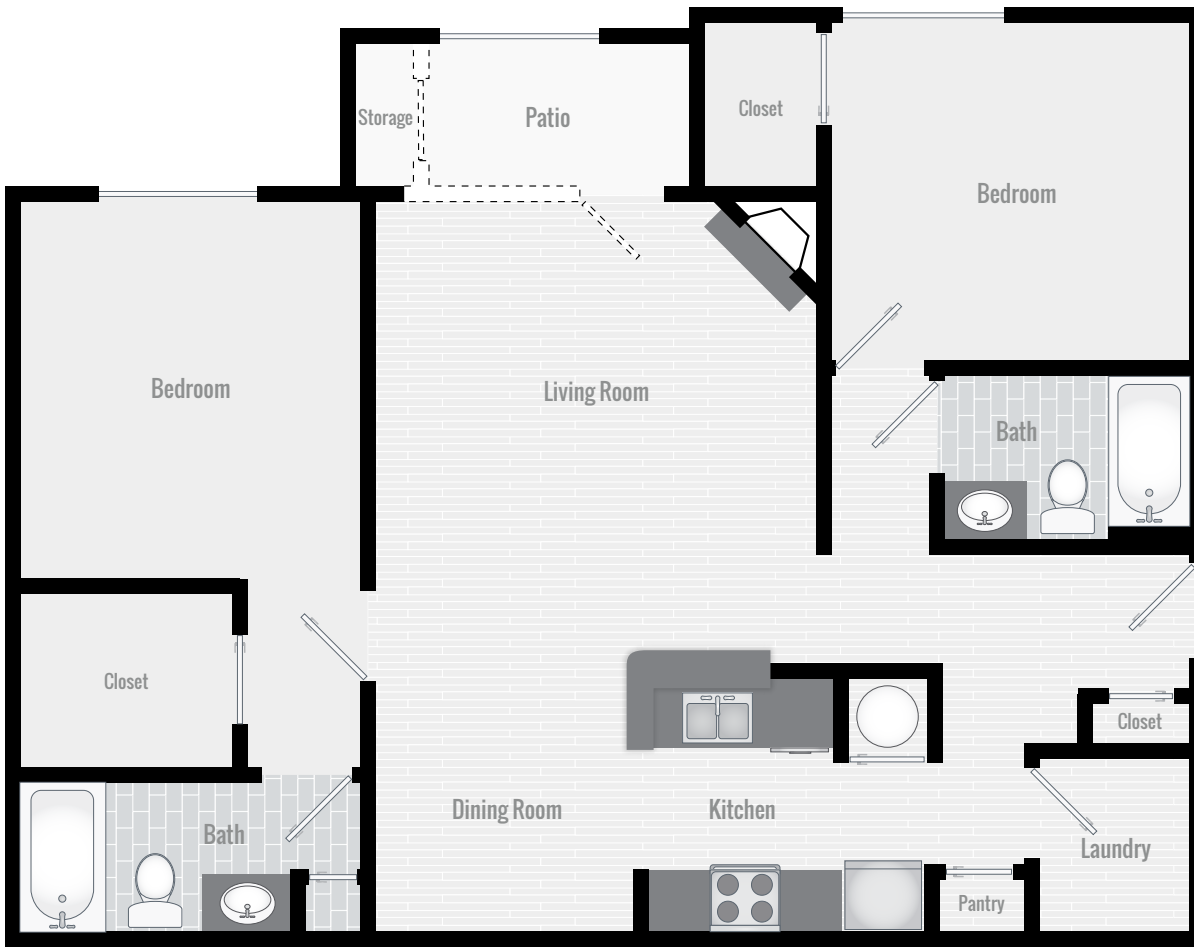

FLOOR PLAN A1
 1 BEDROOM | 1 BATH | 816 SF

STONERIDGE FARMS AT THE HUNT CLUB

615.451.7057

2325 Nashville Pike
Gallatin, TN 37066

StoneRidgeHunt
ClubApts.com

FLOOR PLAN B1

2 BEDROOM | 1 BATH | 1101 SF

STONERIDGE FARMS AT THE HUNT CLUB

615.451.7057

2325 Nashville Pike
Gallatin, TN 37066

StoneRidgeHunt
ClubApts.com

Deluxe Option

FLOOR PLAN B2

2 BEDROOM | 2 BATH | 1156 SF

STONERIDGE FARMS AT THE HUNT CLUB

615.451.7057