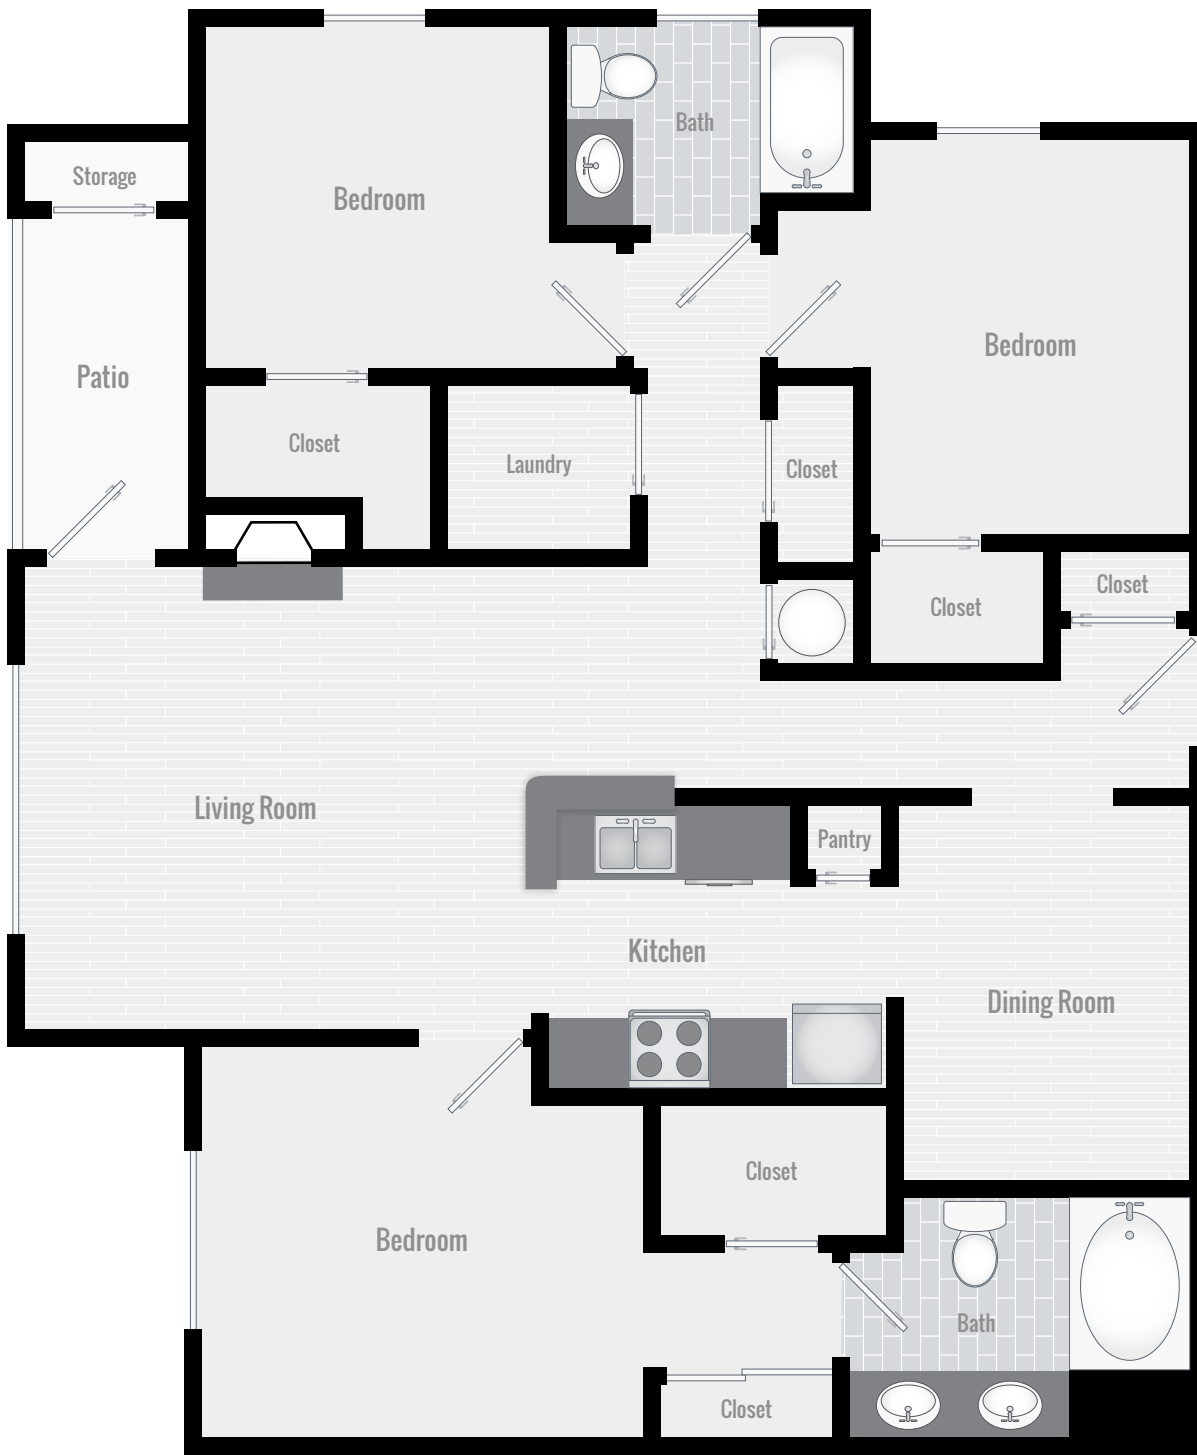

FLOOR PLAN C1

3 BEDROOM | 2 BATH | 1387 SF

STONERIDGE FARMS AT THE HUNT CLUB

615.451.7057

2325 Nashville Pike
Gallatin, TN 37066

StoneRidgeHunt
ClubApts.com