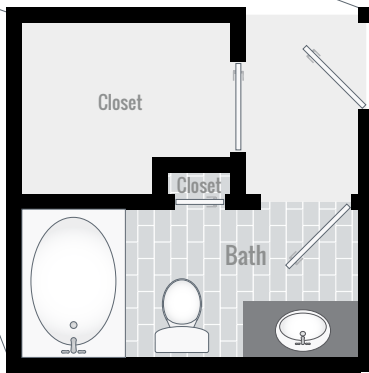

Deluxe Option

FLOOR PLAN B2

2 BEDROOM | 2 BATH | 1156 SF

STONERIDGE FARMS AT THE HUNT CLUB

615.451.7057

2325 Nashville Pike
Gallatin, TN 37066

StoneRidgeHunt
ClubApts.com